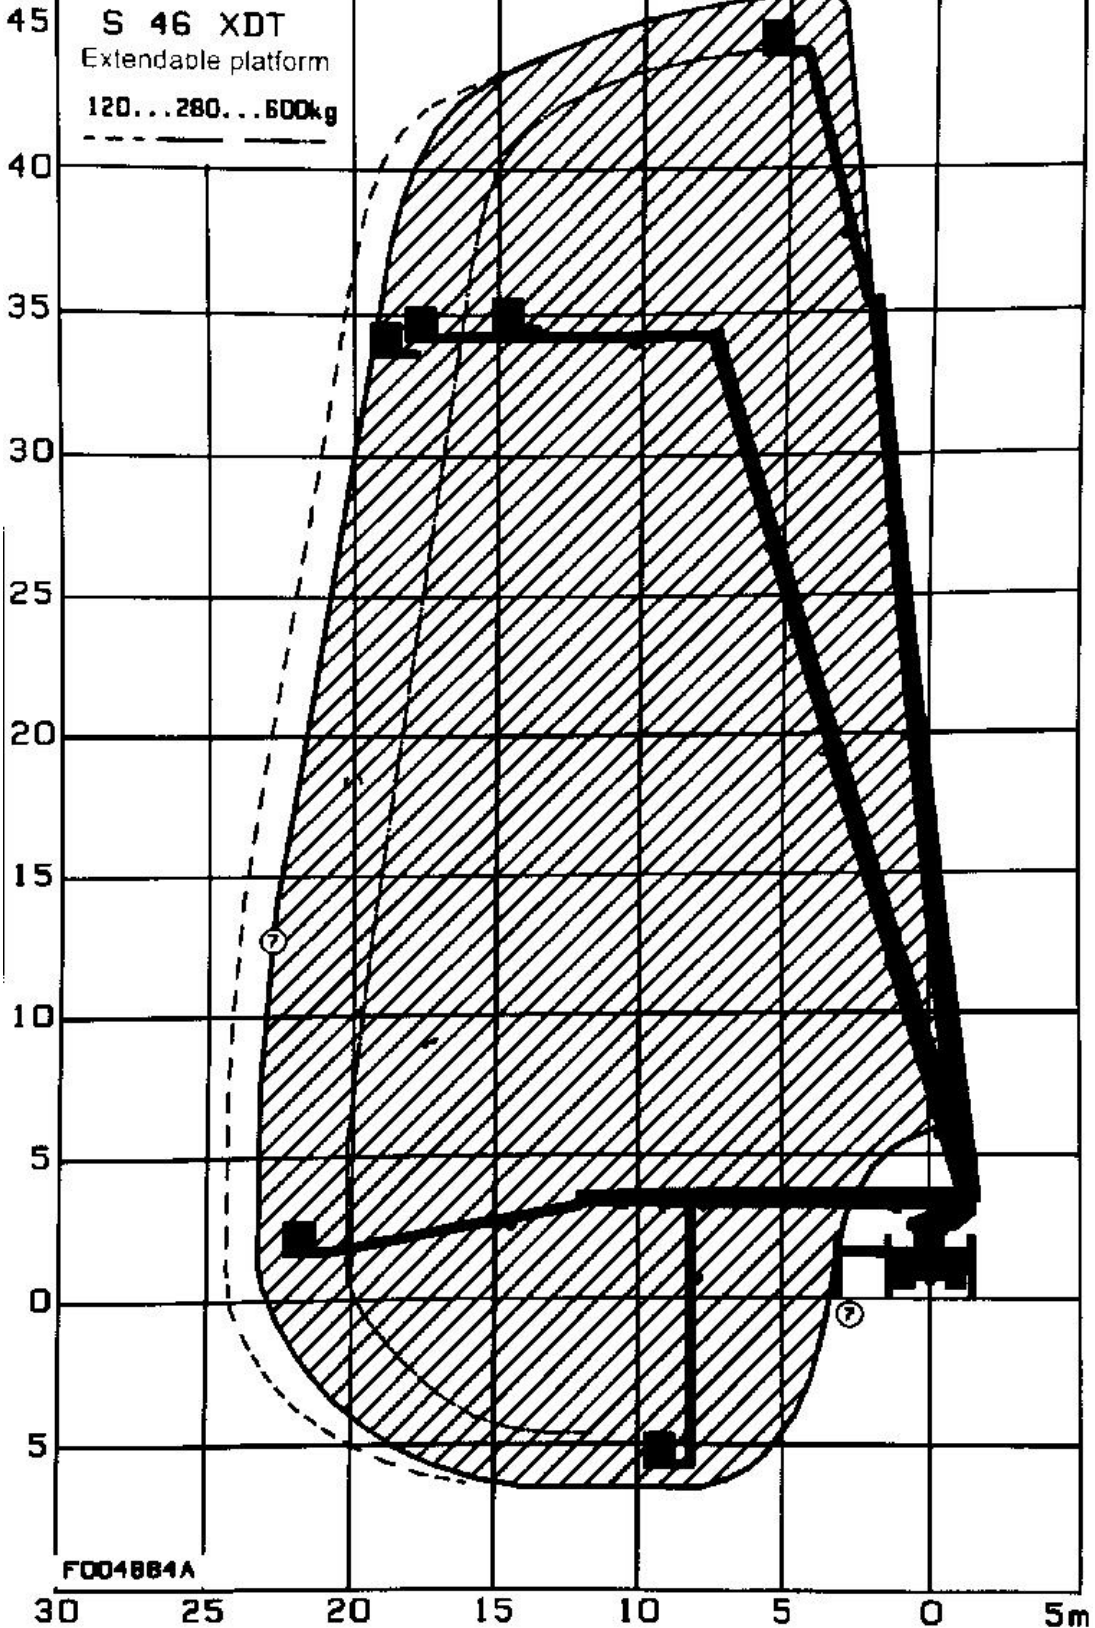

S 46 XDT
Extendable platform
120...280...600kg

F004884A